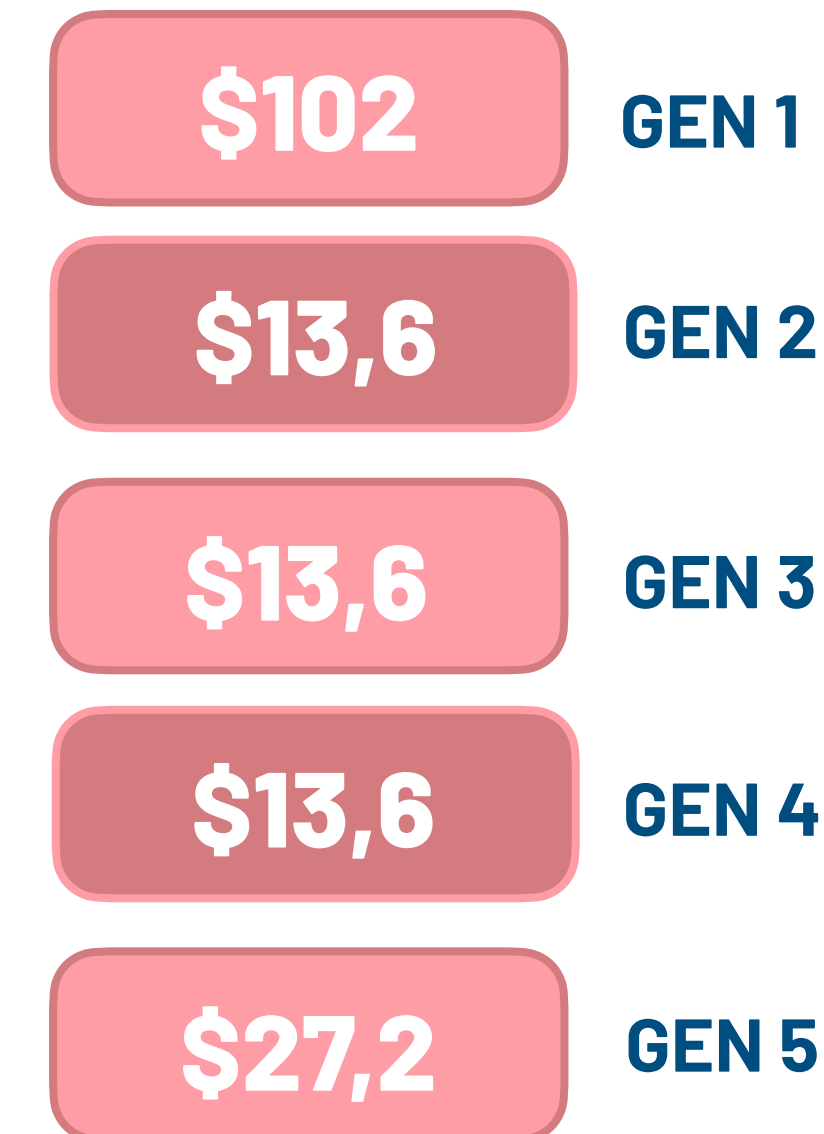

BONUS EARNINGS UP TO YOUR 5TH GENERATION