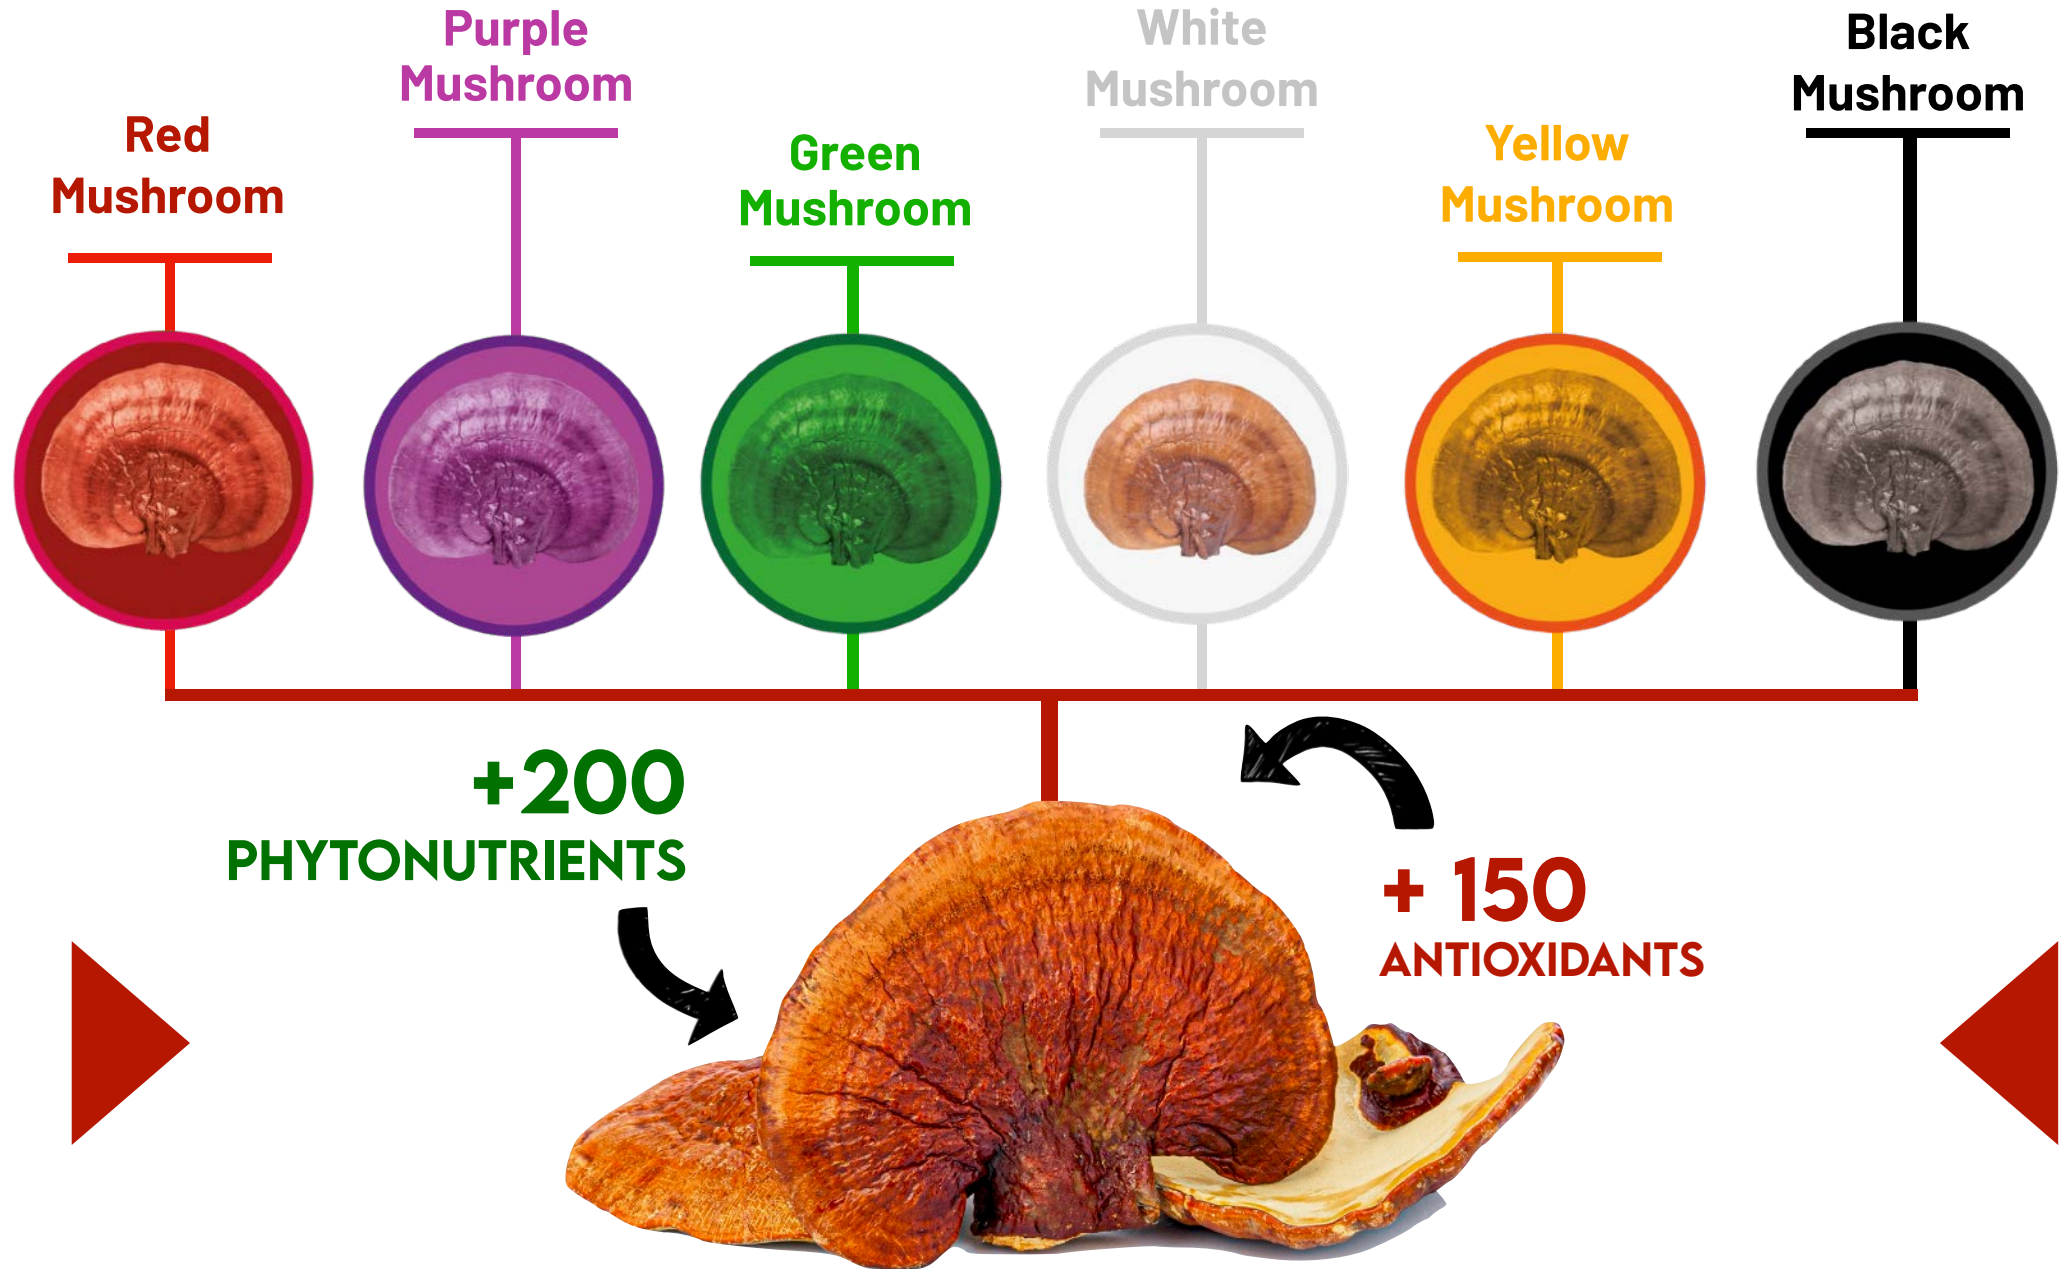

# Discover the world of Gano Excel Mushrooms

**1** **Mushrooms** from the virgin rainforests of Malaysia.

**2** **1983:** Research begins on more than 200 varieties.

**3** **Six of the most** potent varieties are identified

**4** **1995:** Fusion of the 6 most potent varieties

**5** **The most powerful** medicinal mushrooms, containing over 150 antioxidants and more than 200 phytonutrients.

# Discover the world of Gano Excel Mushrooms

**5 varieties** of organic mushrooms.

Ganoderma  
Lucidum

Ganoderma  
Excellium

Cordyceps  
Militaris

Cordyceps  
Sinensis

Trufa

**SR. LEOW SOON SENG**  
FOUNDER OF GANO EXCEL  
SCIENTIST AND MYCOLOGIST