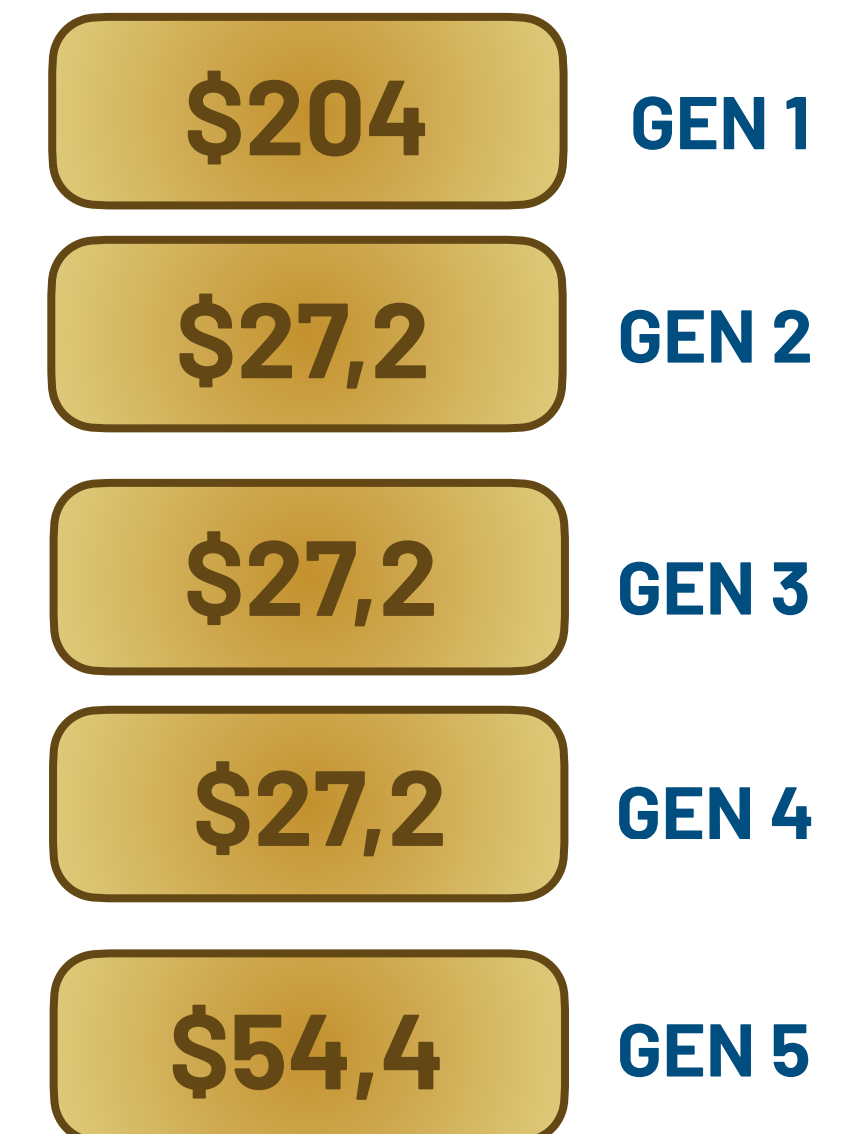

BONUS EARNINGS UP TO YOUR 5TH GENERATION